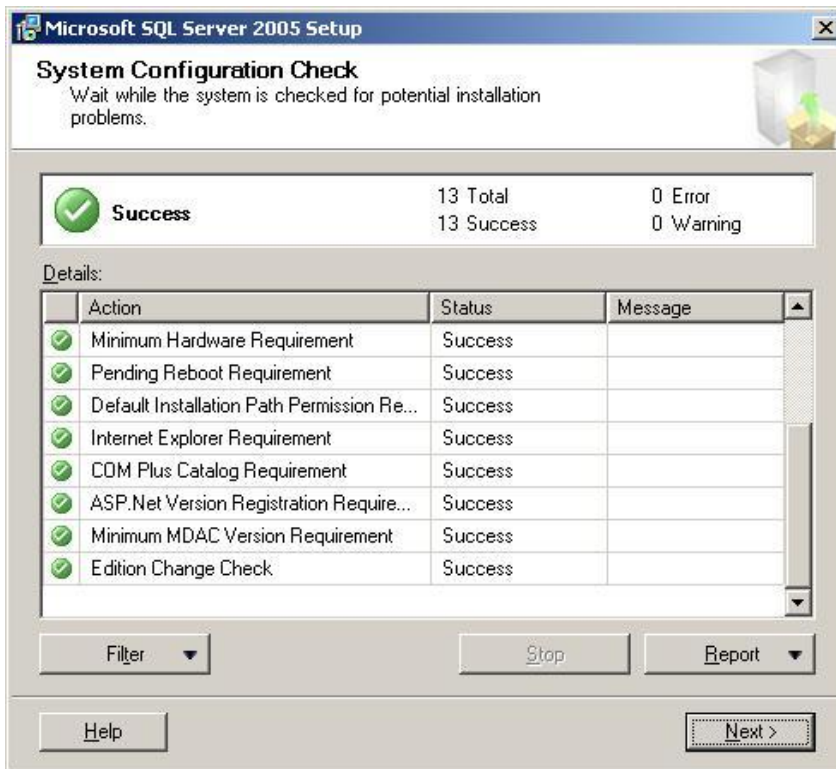

Download Link:

<http://www.microsoft.com/downloads/details.aspx?FamilyID=31711d5d-725c-4afa-9d65-e4465cdf1e7&DisplayLang=en#filelist>

The file size is 55.4 MB

This installation procedure is the default setup for SQL Server 2005 express.