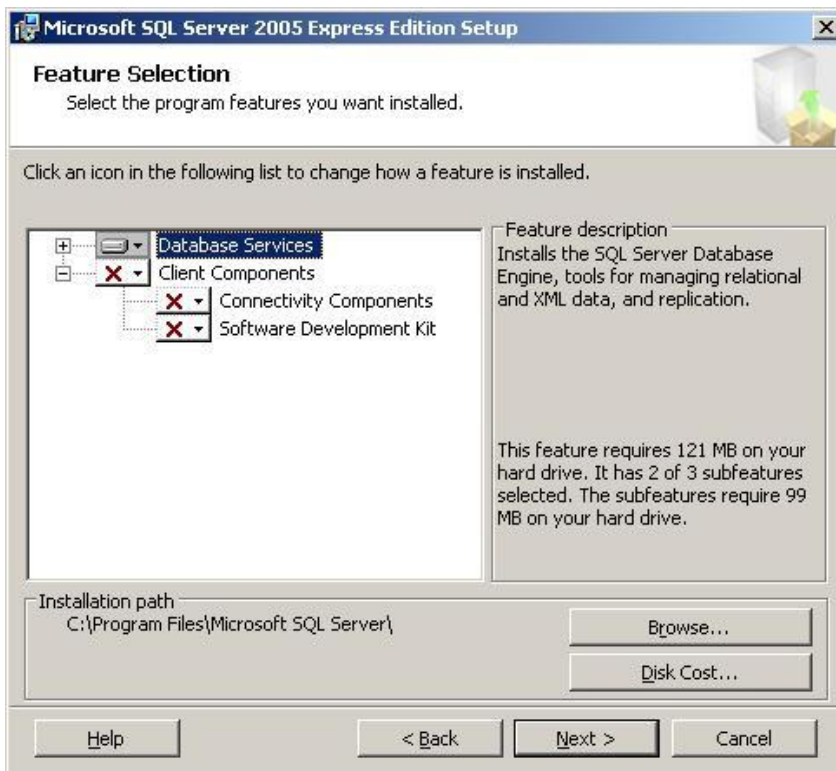

Download Link:

<http://www.microsoft.com/downloads/details.aspx?FamilyID=31711d5d-725c-4afa-9d65-e4465cdf1e7&DisplayLang=en#filelist>

The file size is 55.4 MB

This installation procedure is the default setup for SQL Server 2005 express.